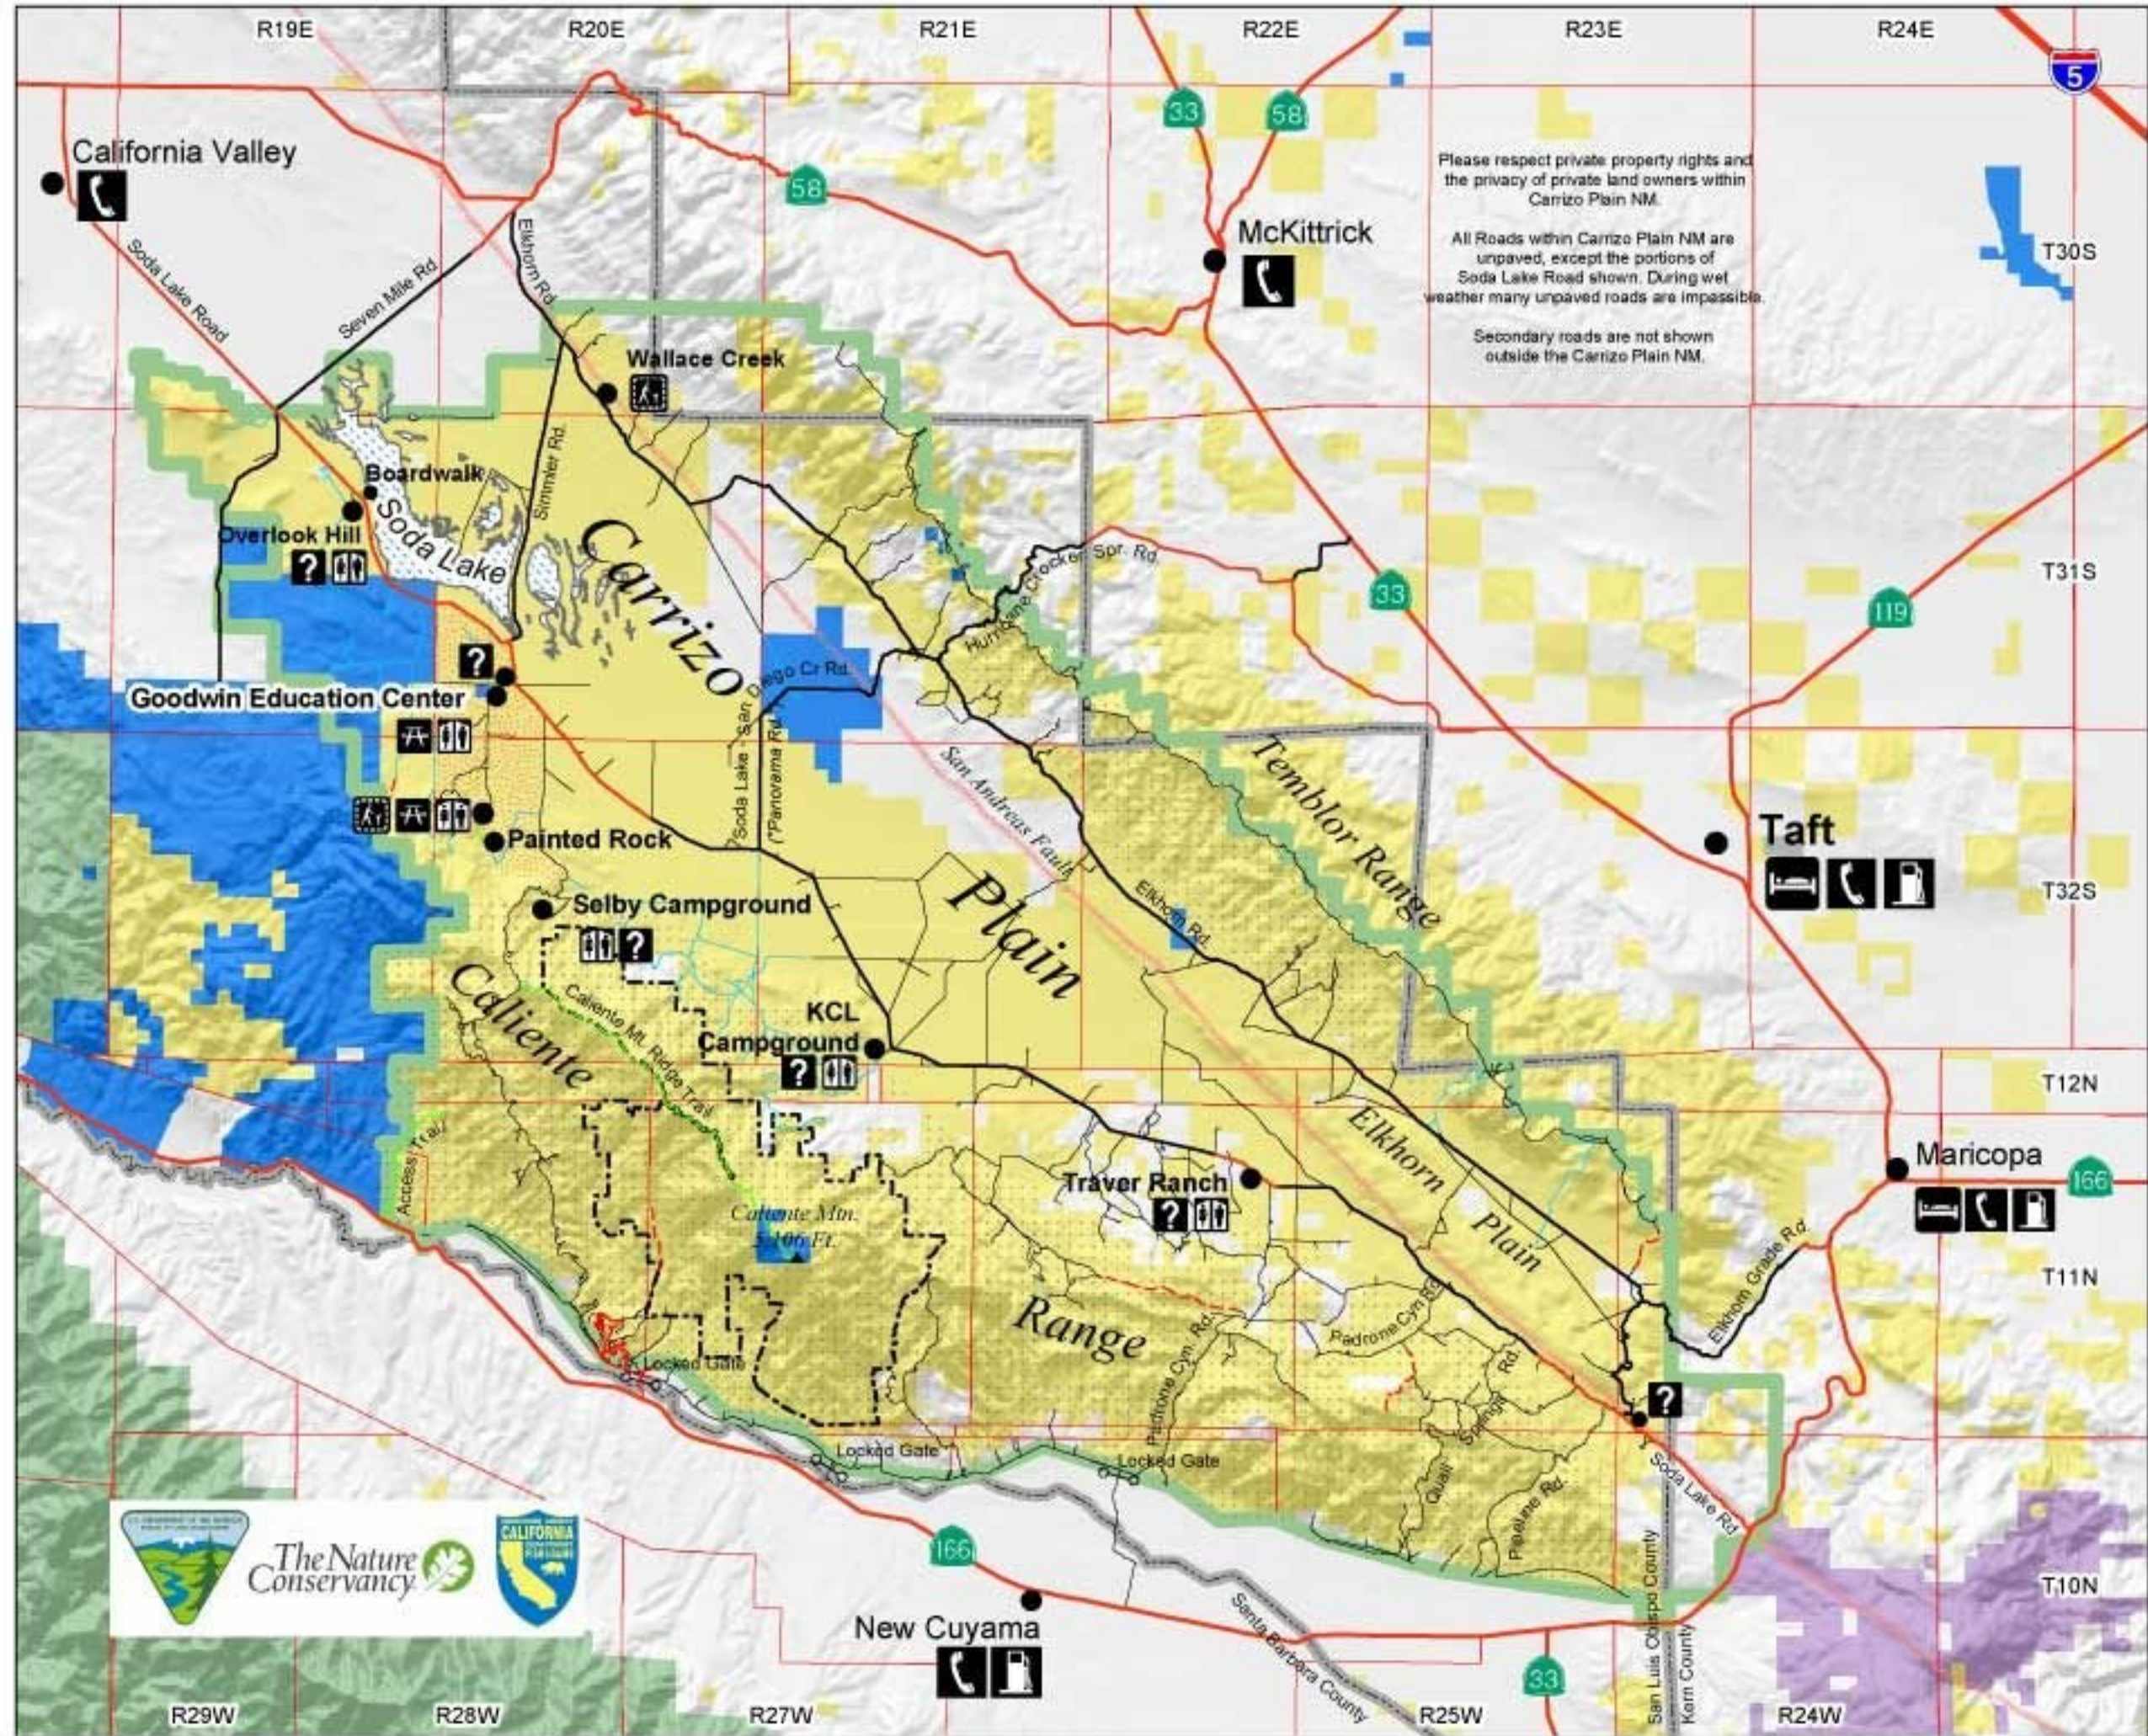

The Nature Conservancy

CALIFORNIA DEPARTMENT OF CONSERVATION